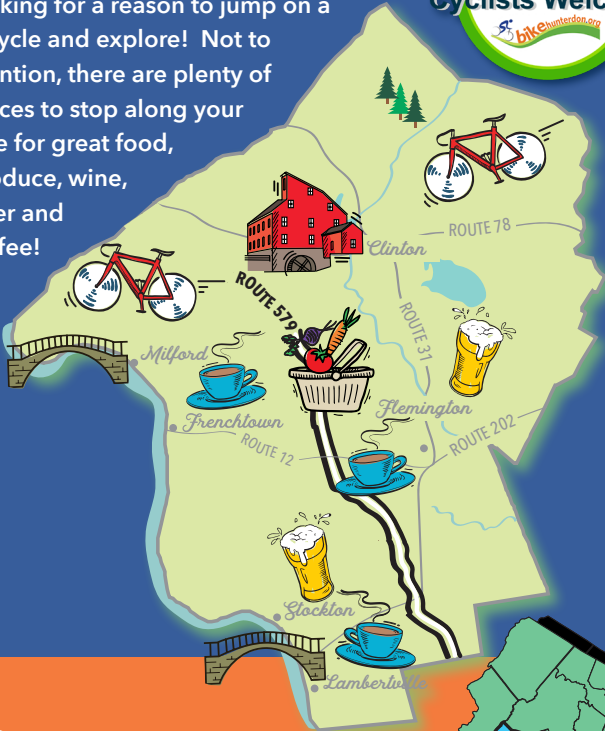

Cyclists Welcome!

GET ON A BIKE AND RIDE!

Hunterdon County, NJ is a premier destination for cyclists of all interests, ages, and skill levels.

BIKE HUNTERDON!

From our winding country roads, quaint towns, villages, and historic sites, to our beautiful scenic vistas and natural resources, there is something for everyone looking for a reason to jump on a bicycle and explore! Not to mention, there are plenty of places to stop along your ride for great food, produce, wine, beer and coffee!

- ✓ ROAD RIDING
- ✓ TRAILS
- ✓ GRAVEL ROUTES
- ✓ MOUNTAIN BIKING, PUMP TRACK, FLOW TRAILS

www.bikehunterdon.org