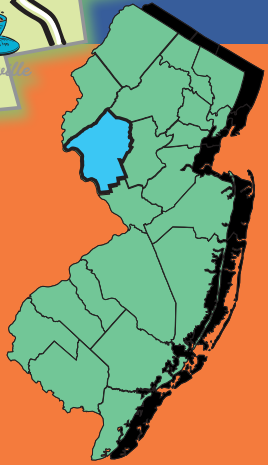

www.bikehunterdon.org