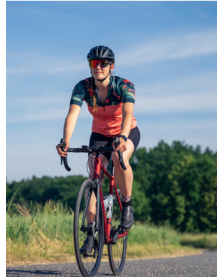

Cyclists Welcome!

GET ON A BIKE AND RIDE!

Hunterdon County, NJ is a premier destination for cyclists of all interests, ages, and skill levels.

BIKE HUNTERDON!

From our winding country roads, quaint towns, villages, and historic sites, to our beautiful scenic vistas and natural resources, there is something for everyone looking for a reason to jump on a bicycle and explore! Not to mention, there are plenty of places to stop along your ride for great food, produce, wine, beer and coffee!

- ✓ ROAD RIDING
- ✓ TRAILS
- ✓ GRAVEL ROUTES
- ✓ MOUNTAIN BIKING, PUMP TRACK, FLOW TRAILS

www.bikehunterdon.org